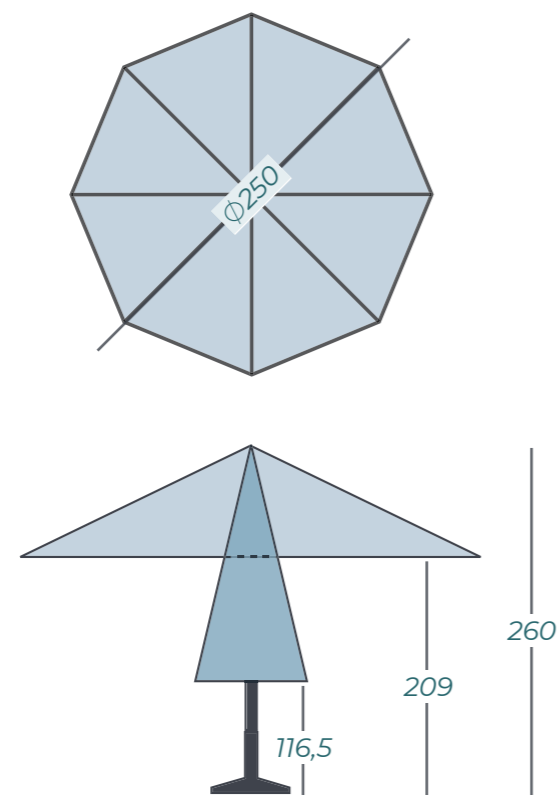

SOLERO® VATICANO PRO

The Solero Vaticano with a **250 cm diameter** is a unique combination of a refreshing yet classic design. This parasol only takes little space, while its wide span and swiveling cloth offer plenty of shade. The Vaticano is an excellent add-on to virtually every decor style of your garden, balcony or terrace.

24 FLEXIBLE RIBS

The 24 ribs of the Vaticano keep the canvas nice and tight, even if the parasol is tipped, this way the setting sun can be blocked out without having to worry about a little wind.

STRONG AS IRON BUT LIGHT AS A FEATHER

It's rare for a parasol with a 250 cm. span width to be handled so lightly. The Vaticano is humble while being operated, but shows grandeur in its performance. And of course you'll receive a stylish gray protective cover with your order. The Solero Accento click-on light fits around the mast of the Vaticano, it's a nice addition that gives the parasol just a little bit more appeal.

DIMENSIONS*

CHOOSE FROM 4 CLOTH COLOURS

*These dimensions were measured without base or ground anchor

SPECIFICATIONS & PRICES

DELIVERY FROM STOCK*

Item number	Description	Price in € excl. VAT	Price in € incl. VAT	Specifications
828.25.colour	Vaticano Ø 250 cm	194,21	235,-	Free protectioncover yes
527.35.55	Ground anchor Vaticano RVS	70,25	85,-	Cantilever sunshade no
535.30.35	Concrete base 35 kg	82,60	99,95	Central pole yes
535.31.60	4x wheels for Concrete base 35 kg	41,32	50,-	Telescopic system yes
535.30.45	Concrete base 45 kg	115,70	140,-	Light included no
535.55.00	Granite base 55 kg	181,82	220,-	Fade-resistant cloth yes
535.30.10	Steel grass spike	73,55	89,-	Pole in two parts yes
535.24.54	Accento click-on light	73,55	89,-	Tiltable yes