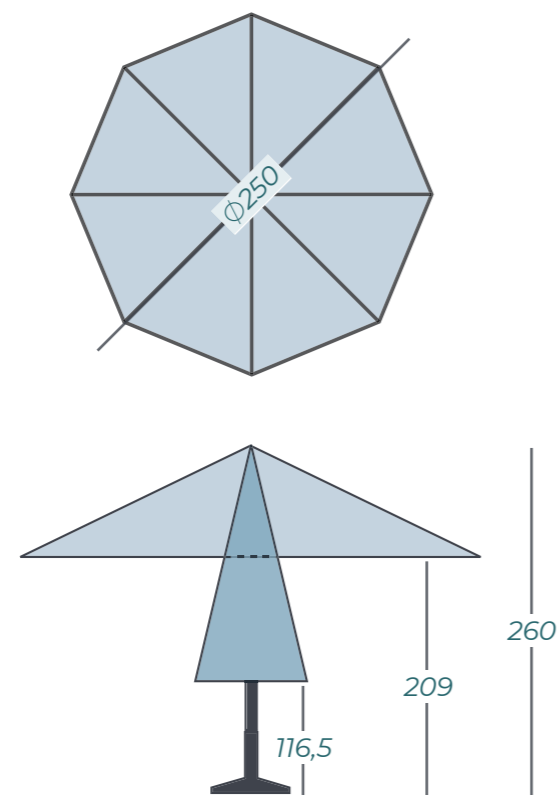

## SOLERO® VATICANO PRO

The Solero Vaticano with a **250 cm diameter** is a unique combination of a refreshing yet classic design. This parasol only takes little space, while its wide span and swiveling cloth offer plenty of shade. The Vaticano is an excellent add-on to virtually every decor style of your garden, balcony or terrace.

## STRONG AS IRON BUT LIGHT AS A FEATHER

It's rare for a parasol with a 250 cm. span width to be handled so lightly. The Vaticano is humble while being operated, but shows grandeur in its performance. And of course you'll receive a stylish gray protective cover with your order. The Solero Accento click-on light fits around the mast of the Vaticano, it's a nice addition that gives the parasol just a little bit more appeal.

## DIMENSIONS\*

## SPECIFICATIONS & PRICES

DELIVERY FROM STOCK\*

Item number	Description	Price in € excl. VAT	Price in € incl. VAT	Specifications
828.25.colour	Vaticano Ø 250 cm	194,21	235,-	Free protectioncover <input type="checkbox"/>
527.35.55	Ground anchor Vaticano RVS	70,25	85,-	Cantilever sunshade <input type="checkbox"/>
535.30.35	Concrete base 35 kg	82,60	99,95	Central pole <input type="checkbox"/>
535.31.60	4x wheels for Concrete base 35 kg	41,32	50,-	Telescopic system <input type="checkbox"/>
535.30.45	Concrete base 45 kg	115,70	140,-	Light included <input type="checkbox"/>
535.55.00	Granite base 55 kg	181,82	220,-	Fade-resistant cloth <input type="checkbox"/>
535.30.10	Steel grass spike	73,55	89,-	Pole in two parts <input type="checkbox"/>
535.24.54	Accento click-on light	73,55	89,-	Tiltable <input type="checkbox"/>