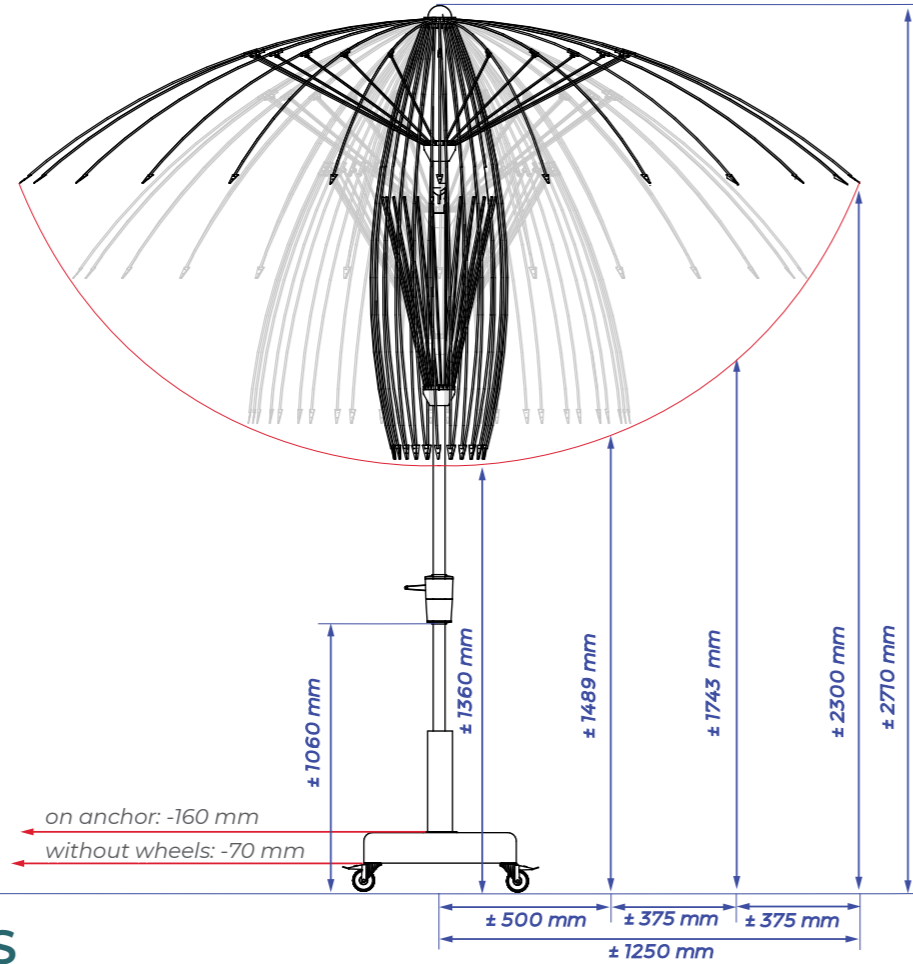

SOLERO® VATICANO PRO

The Solero Vaticano with a **250 cm diameter** is a unique combination of a refreshing yet classic design. This parasol only takes little space, while its wide span and swiveling cloth offer plenty of shade. The Vaticano is an excellent add-on to virtually every decor style of your garden, balcony or terrace.

STRONG AS IRON BUT LIGHT AS A FEATHER

It's rare for a parasol with a 250 cm. span width to be handled so lightly. The Vaticano is humble while being operated, but shows grandeur in its performance. And of course you'll receive a stylish gray protective cover with your order. The Solero Accento click-on light fits around the mast of the Vaticano, it's a nice addition that gives the parasol just a little bit more appeal.

24 FLEXIBLE RIBS

The 24 ribs of the Vaticano keep the canvas nice and tight, even if the parasol is tipped, this way the setting sun can be blocked out without having to worry about a little wind.

Ø2.5 METER

CHOOSE FROM 4 CLOTH COLOURS

SPECIFICATIONS & PRICES

DELIVERY FROM STOCK*

Item number	Description	Price in € excl. VAT	Price in € incl. VAT	Specifications
828.25.colour	Vaticano Pro Ø 250 cm	197,52	239,00	Free protectioncover <input type="checkbox"/>
527.35.55	Ground anchor Vaticano Pro	63,64	77,00	Cantilever sunshade <input type="checkbox"/>
535.30.35	Concrete base 35 kg	106,61	129,00	Central pole <input type="checkbox"/>
535.31.60	4x wheels for Concrete base 35 kg	41,32	50,00	Telescopic system <input type="checkbox"/>
535.30.45	Concrete base 45 kg	139,67	169,00	Light included <input type="checkbox"/>
535.55.00	Granite base 55 kg	289,26	350,00	Fade-resistant cloth <input type="checkbox"/>
535.30.10	Steel grass spike	65,29	79,00	Pole in two parts <input type="checkbox"/>
535.24.84	Accento click-on light	74,34	89,95	Tiltable <input type="checkbox"/>