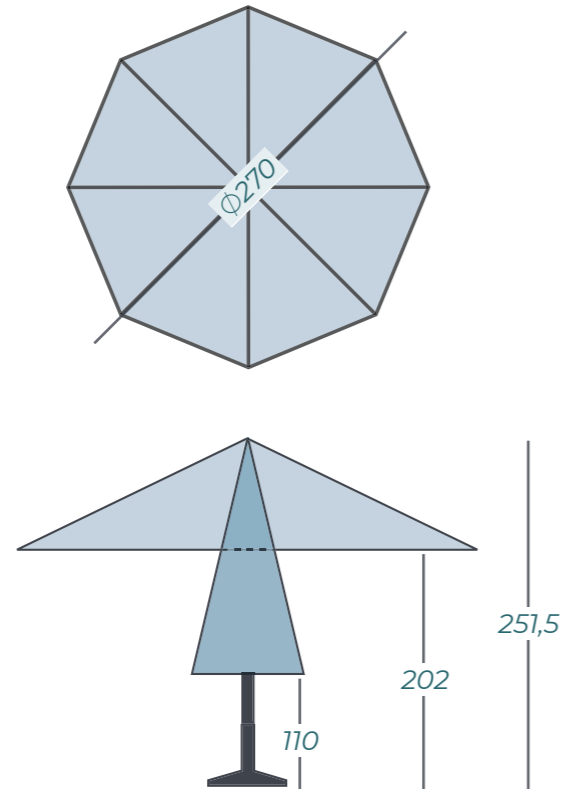

SOLERO® TEATRO PRO

The Teatro parasol is the smallest member of the Solero family. This garden parasol has a cloth **diameter of 270cm**. The parasol cloth is made of a solid, heavy quality and is guaranteed to be fade resistant. The parasol cloth is made of a solid, heavy quality and is guaranteed to be fade resistant. After a number of years your blue parasol will be, well, still blue!

DIMENSIONS*

CHOOSE FROM 6 CLOTH COLOURS

*These dimensions were measured without base or ground anchor

SPECIFICATIONS & PRICES

DELIVERY FROM STOCK*

Item number	Description	Price in € excl. VAT	Price in € incl. VAT	Specifications
828.30.colour	Teatro Ø 270 cm	161,16	195,-	Free protectioncover yes
527.40.99	Fillable base Teatro	49,59	60,-	Cantilever sunshade no
527.35.55	Ground anchor Teatro	70,25	85,-	Central pole yes
535.30.35	Concrete base 35 kg	82,60	99,95	Telescopic system no
535.31.60	4x wheels for concrete base 35 kg	41,32	50,-	Light included no
535.30.45	Concrete base 45 kg	115,70	140,-	Fade-resistant cloth yes
535.55.00	Granite base 55 kg	181,82	220,-	Pole in two parts yes
535.30.10	Steel grass spike	73,55	89,-	Tiltable no
535.24.54	Accento click-on light	73,55	89,-	With rotating device no