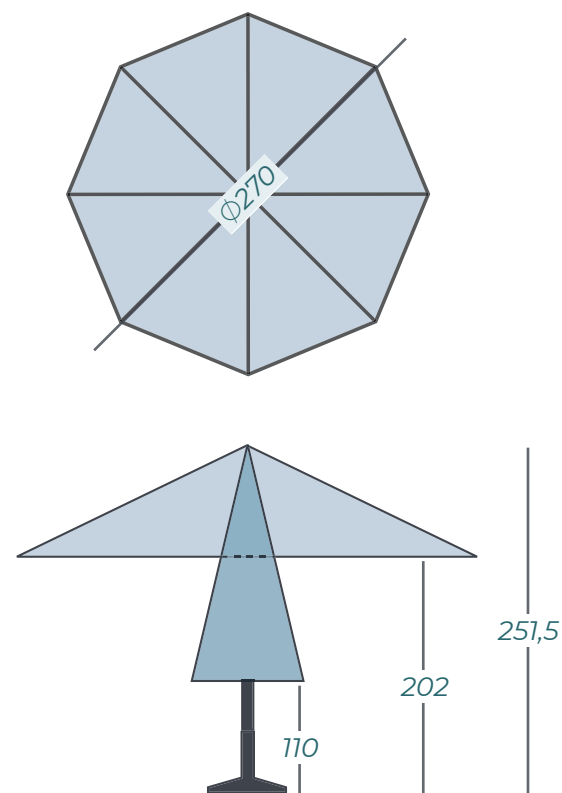

SOLERO® TEATRO PRO

The Teatro parasol is the smallest member of the Solero family. This garden parasol has a cloth **diameter of 270cm**. The parasol cloth is made of a solid, heavy quality and is guaranteed to be fade resistant. The parasol cloth is made of a solid, heavy quality and is guaranteed to be fade resistant. After a number of years your blue parasol will be, well, still blue!

DIMENSIONS*

CHOOSE FROM 6 CLOTH COLOURS

*These dimensions were measured without base or ground anchor

SPECIFICATIONS & PRICES

DELIVERY FROM STOCK*

Item number	Description	Price in € excl. VAT	Price in € incl. VAT	Specifications
828.30.colour	Teatro Ø 270 cm	161,16	195,-	Free protectioncover yes
527.40.99	Fillable base Teatro	49,59	60,-	Cantilever sunshade no
527.35.55	Ground anchor Teatro	70,25	85,-	Central pole yes
535.30.35	Concrete base 35 kg	82,60	99,95	Telescopic system no
535.31.60	4x wheels for concrete base 35 kg	41,32	50,-	Light included no
535.30.45	Concrete base 45 kg	115,70	140,-	Fade-resistant cloth yes
535.55.00	Granite base 55 kg	181,82	220,-	Pole in two parts yes
535.30.10	Steel grass spike	73,55	89,-	Tiltable no
535.24.54	Accento click-on light	73,55	89,-	With rotating device no

Lighting and heating can be found on pages 72-77

Images of feet and anchors can be found on pages 86-87

A REFRESHING FRAME COLOUR

VIDEO

Side inclination	no
Valance (without add. costs)	no
Operating system	winch
Weight cloth per m ²	300 grams
Integrated rib ends	no
Number of ribs	8
Closes over the table	yes
Pole diameter	38 mm