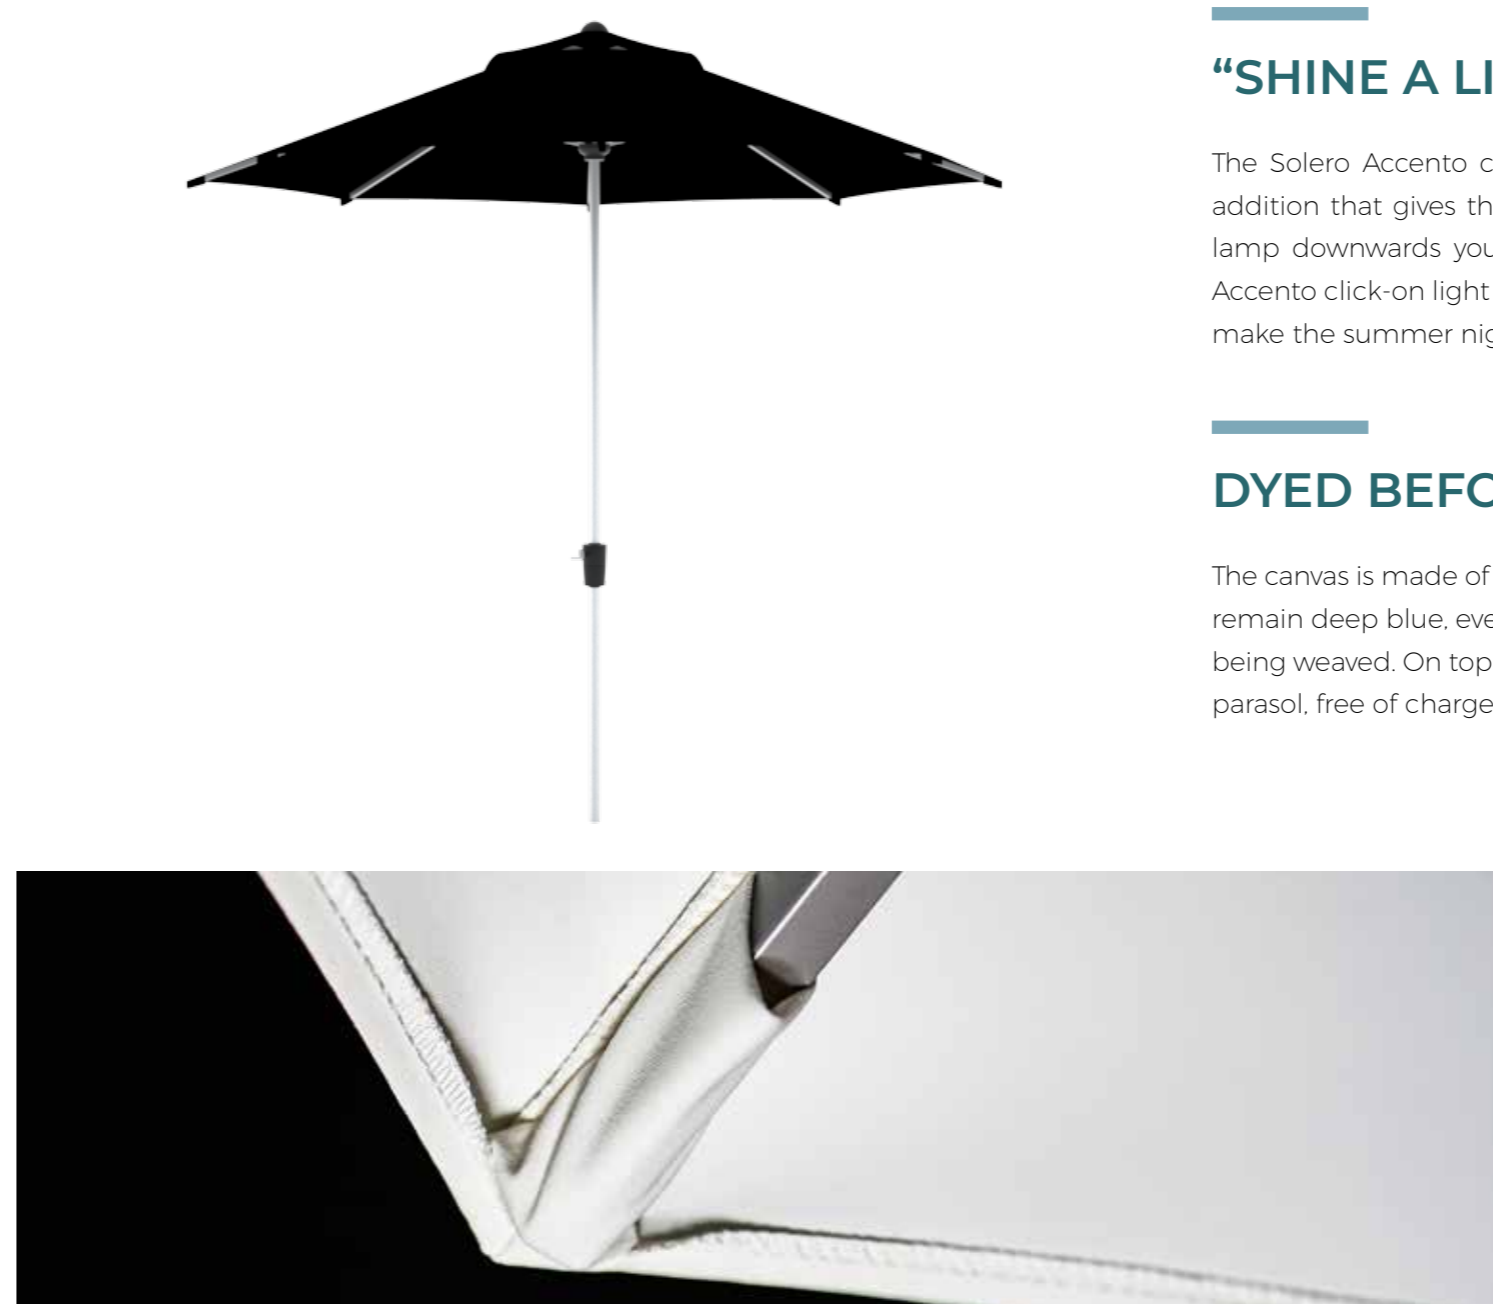

SOLERO® TEATRO PRO

The Teatro parasol is the smallest member of the Solero family. This garden parasol has a cloth **diameter of 270cm**. The parasol cloth is made of a solid, heavy quality and is guaranteed to be fade resistant. The parasol cloth is made of a solid, heavy quality and is guaranteed to be fade resistant. After a number of years your blue parasol will be, well, still blue!

You can turn the Solero Teatro open and closed within a few seconds and the parasol is very easy to transport. So the Solero Teatro is also a welcome item at the campsite. But particularly in your garden, it will serve you well. Definitely with the Solero Accento click-on light.

“SHINE A LIGHT ON ME”

The Solero Accento click-on light fits around the mast of the Teatro, it's a nice addition that gives the parasol just a little bit more appeal. When you point the lamp downwards you can easily read a book under it, but when you turn the Accento click-on light around you'll create indirect mood lighting, which is ideal to make the summer nights last a little longer.

DYED BEFORE WEAVING

The canvas is made of a durable heavy quality and is guaranteed colorfast. Blue will remain deep blue, even after several years. Every fiber is colored individually before being weaved. On top of that, we'll provide you with a gray protective cover for your parasol, free of charge.