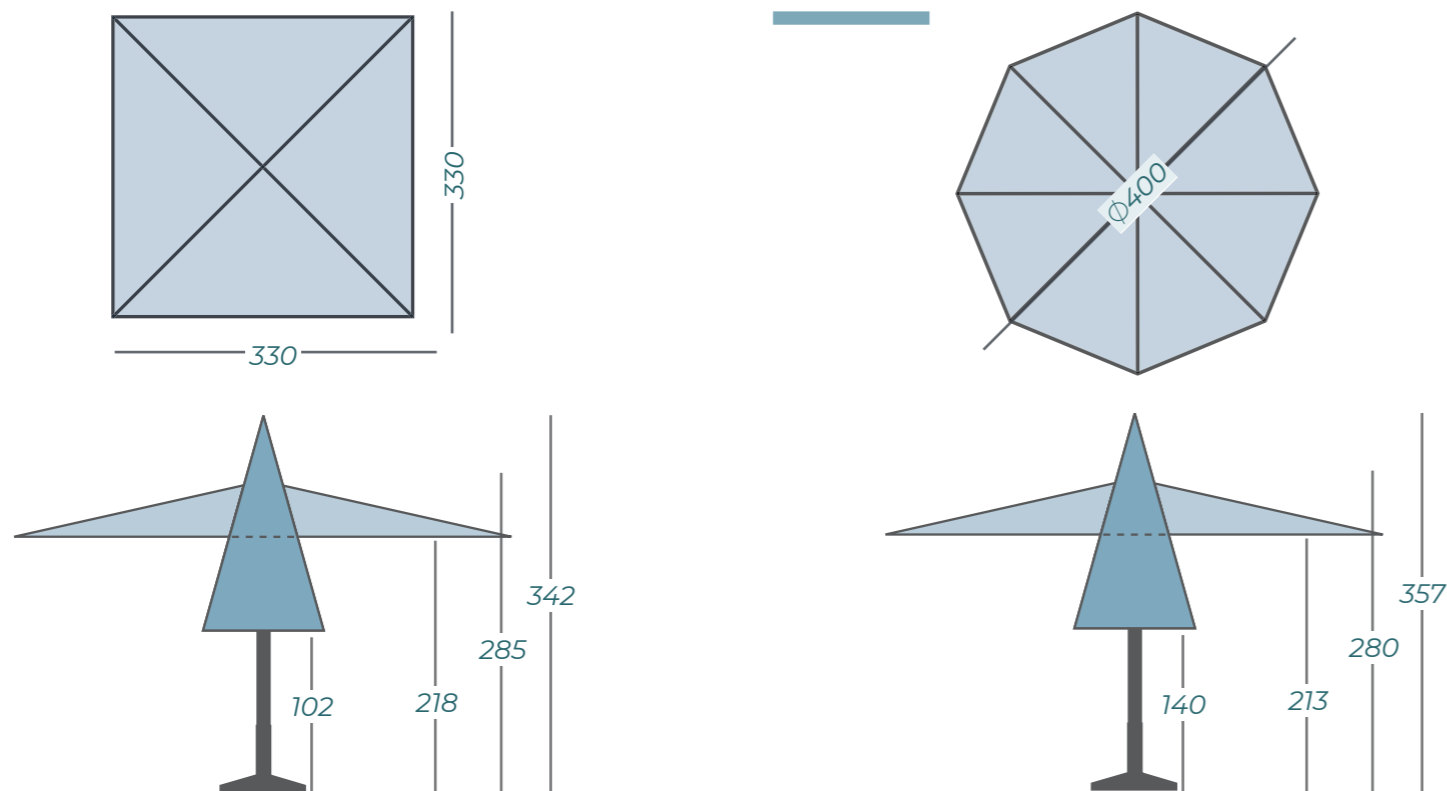

CHILD'S PLAY

With the easyturn knob you'll really open the parasol in just 2 seconds. Closing it is almost automatic. As soon as you turn the knob back, the Presto parasol will slide into the closed position. The Solero Presto is delivered with a robust mast of 63mm with a chic silver gray finish.

DIMENSIONS*

CHOOSE FROM 4 CLOTH COLOURS

*These dimensions were measured without base or ground anchor

SPECIFICATIONS & PRICES

DELIVERY FROM STOCK*

Item number	Description	Price in € excl. VAT	Price in € incl. VAT
833.33.colour	Presto 330x330 cm	640,50	775,-
833.40.colour	Presto ø 400 cm	640,50	775,-
833.51.70	Tile base Presto	180,99	219,-
835.75.994	Set of 4 castors 75 mm black	81,00	98,00
533.50.70	Ground anchor Presto	158,68	192,-
535.30.90	Granite base 90 kg	272,73	330,-
535.31.90	4x wheels for granite base 90 kg	53,72	65,-

Lighting and heating can be found on pages 72-77
 Images of feet and anchors can be found on pages 86-87

Specifications	
Free protectioncover	yes
Cantilever sunshade	no
Central pole	yes
Telescopic system	yes
Light included	no
Fade-resistant cloth	yes
Pole in two parts	yes
Tiltable	no
With rotating device	no
Side inclination	no
Valance (without add. costs)	no
Operating system	easy turn
Weight cloth per m ²	300 grams
Integrated rib ends	yes
Number of ribs	8
Closes over the table	yes
Pole diameter	65 mm