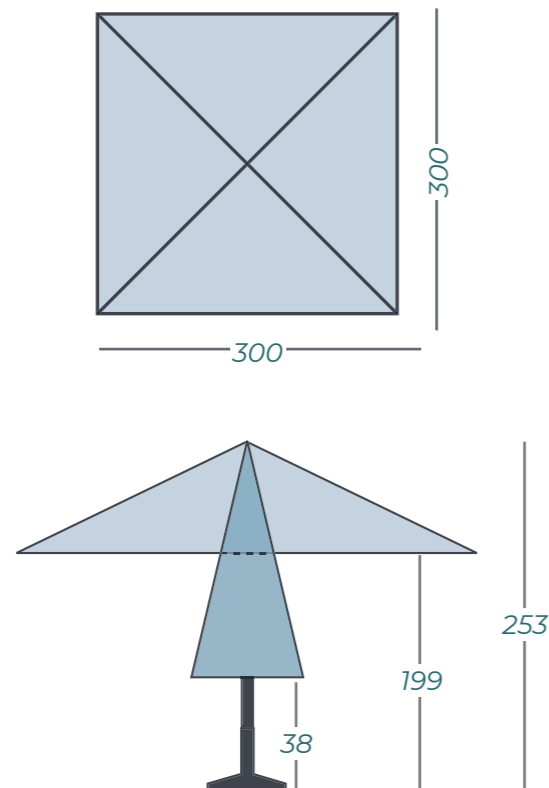

DIMENSIONS*