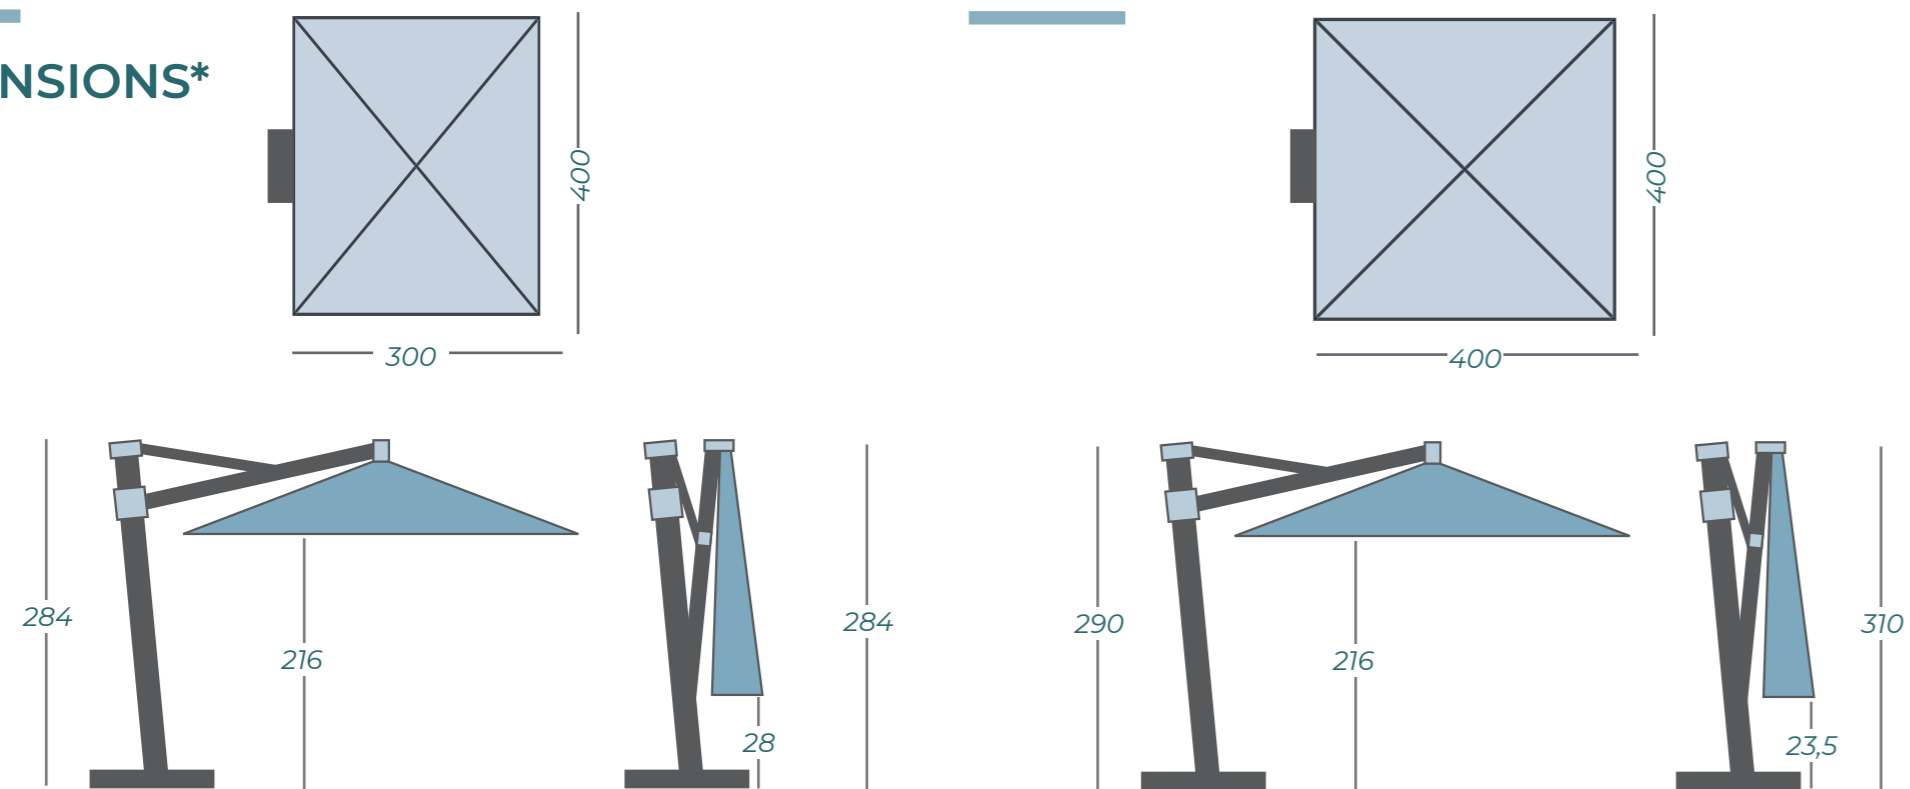

Palestro is available in **300x400 cm** and **400x400 cm**, take into account that the mast of the Palestro is on the largest side with the 300x400 cm version!

### FLEXIBLE AND COMPLIANT

The Palestro proves that being big and beautiful doesn't have to be hard. With the nifty rotating mechanism and supple winch you'll turn and tilt this parasol easily in any direction. That way you'll easily enjoy all of its qualities.

## DIMENSIONS\*

Images of feet and anchors can be found on pages 96-97  
Lighting and heating can be found on pages 82-87

Specifications	
Free protectioncover	yes
Cantilever sunshade	yes
Central pole	no
Telescopic system	no
Light included	yes
Fade-resistant cloth	yes
Pole in two parts	no
Tiltable	yes
With rotating device	yes
Side inclination	no
Valance (without add. costs)	no
Operating system	winch
Weight cloth per m <sup>2</sup>	300 grams
Integrated rib ends	yes
Number of ribs	8
Closes over the table	no
Pole diameter	115 mm