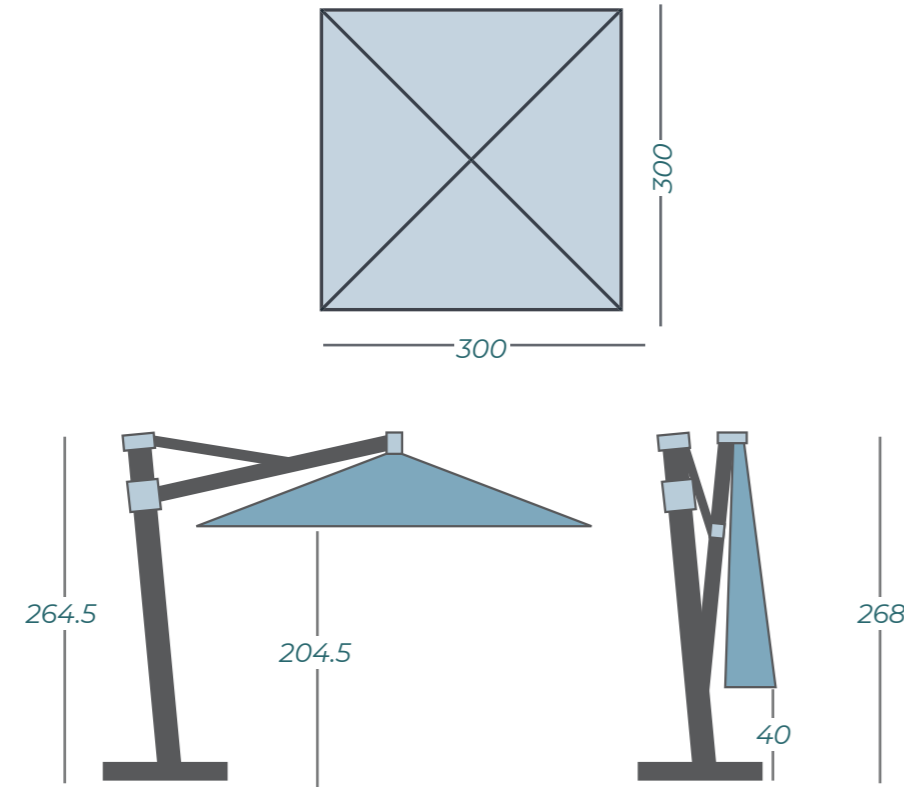

DIMENSIONS*