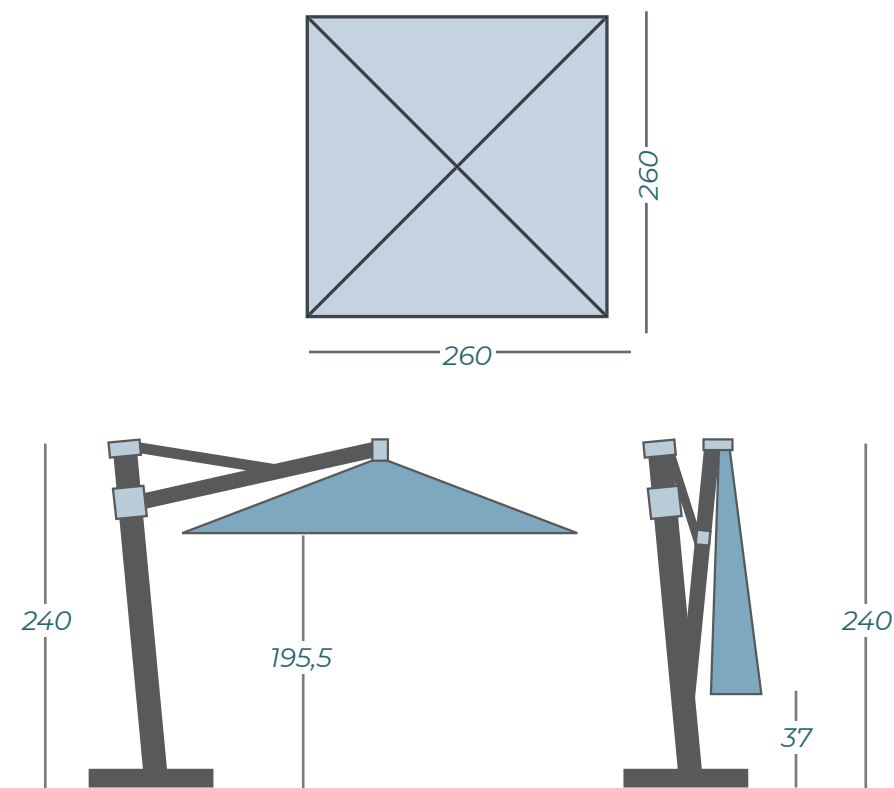

SOLERO® CIELO PRO

The Solero Cielo Pro **260x260 cm** just belongs at home in your garden. This heavy, cantilever parasol has a 260cm*260cm diameter. With its innovative control system you can open or collapse this quality parasol in a flash.

It's very easy to put this parasol into different skewing positions, without having to use the least bit of force. The firm base of the Cielo parasol is equipped with a clever turning mechanism. You can rotate this garden parasol easily and in 360 degrees by simply pressing the foot pedal. By releasing this pedal, this handy floating parasol will be automatically locked in its position.

PLENTY OF SHADE

The Cielo Pro by default is delivered with a set of free cross feet. Would you like to anchor the parasol on your patio? In that case you can order the special ground anchor.

BLACK STAYS BLACK

DIMENSIONS*

CHOOSE FROM 4 CLOTH COLOURS

PEARLY WHITE
.42

PLATINUMGRAY
.177

TAUPE
.144

BLACK
.150

*These dimensions were measured without base or ground anchor

SPECIFICATIONS & PRICES