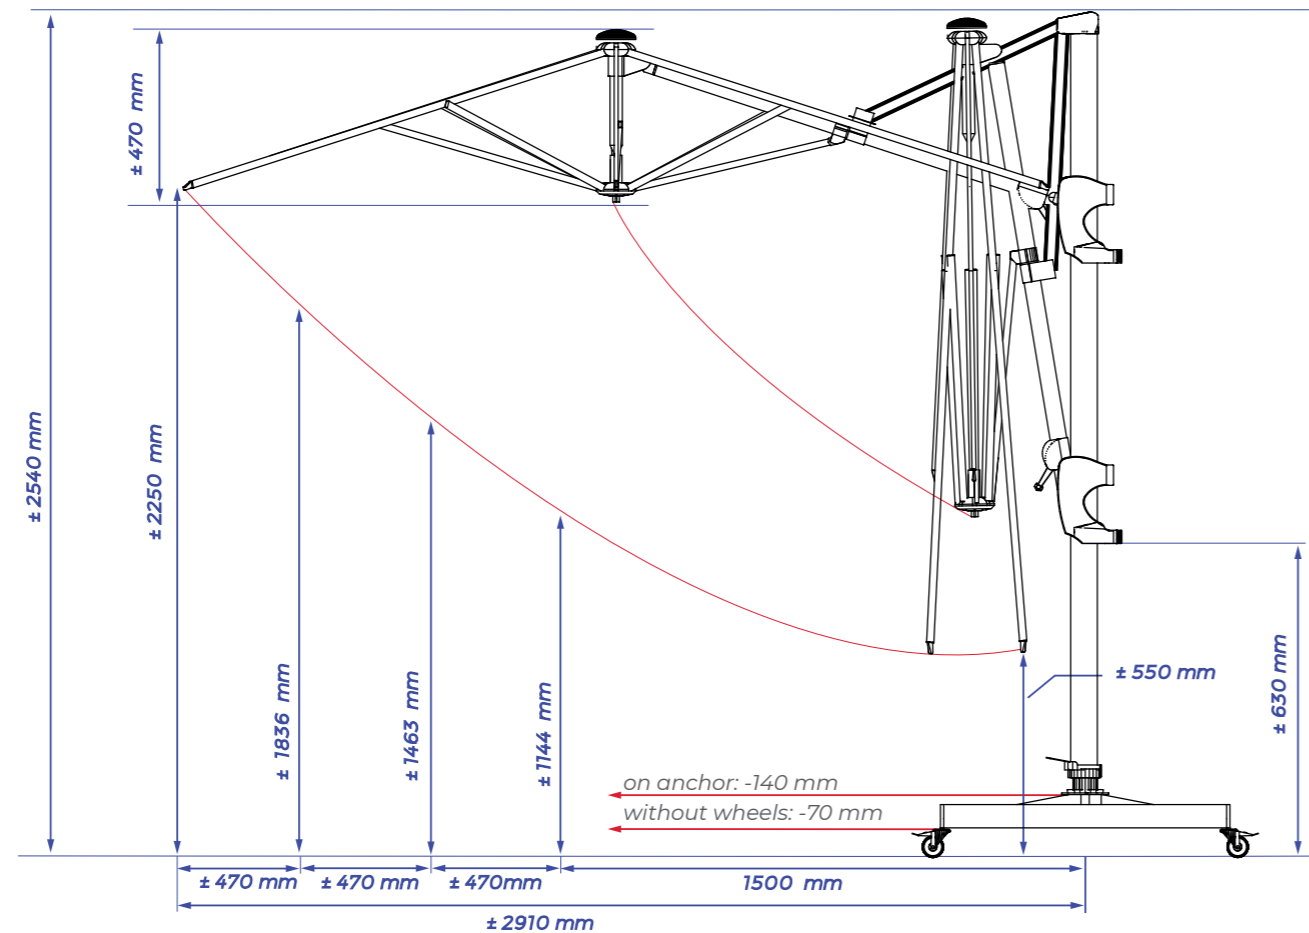

SOLERO® CIELO PRO

The Solero Cielo Pro **260x260 cm** just belongs at home in your garden. This heavy, cantilever parasol has a 260cm*260cm diameter. With its innovative control system you can open or collapse this quality parasol in a flash.

It's very easy to put this parasol into different skewing positions, without having to use the least bit of force. The firm base of the Cielo parasol is equipped with a clever turning mechanism. You can rotate this garden parasol easily and in 360 degrees by simply pressing the foot pedal. By releasing this pedal, this handy floating parasol will be automatically locked in its position.

2.6×2.6 METER

CHOOSE FROM 4 CLOTH COLOURS

SPECIFICATIONS & PRICES

DELIVERY FROM STOCK*

Item number	Description	Price in € excl. VAT	Price in € incl. VAT
826.28.colour	Cielo Pro 260x260 cm	577,68	699,00
826.26.888	Cross base Cielo Pro	Free with purchase	Free with purchase
832.33.99	Laterna Pro tile base + Cielo Pro adaptation plate	180,99	219,00
835.50.994	Set of 4 castors 50 mm black	62,00	75,00
530.17.50	Ground anchor Cielo Pro	49,55	59,95
532.13.50	Dig-in base Cielo Pro	148,72	179,95
832.50.99	Cover plate slab base low silver grey	156,20	189,00
535.24.84	Accento click-on light	Free with purchase	Free with purchase

Lighting and heating can be found on pages 68-73
Images of feet and anchors can be found on pages 82-83

TIMELESS FRAME COLOR

VIDEO

Specifications	
Free protectioncover	yes
Cantilever sunshade	yes
Central pole	no
Telescopic system	no
Light included	yes
Fade-resistant cloth	yes
Pole in two parts	no
Tiltable	yes
With rotating device 360°	yes
Side inclination	no
Valance (without add. costs)	no
Operating system	Winch
Weight cloth per m²	300 grams
Integrated rib ends	no
Number of ribs	8
Closes over the table	no
Pole diameter	65 mm