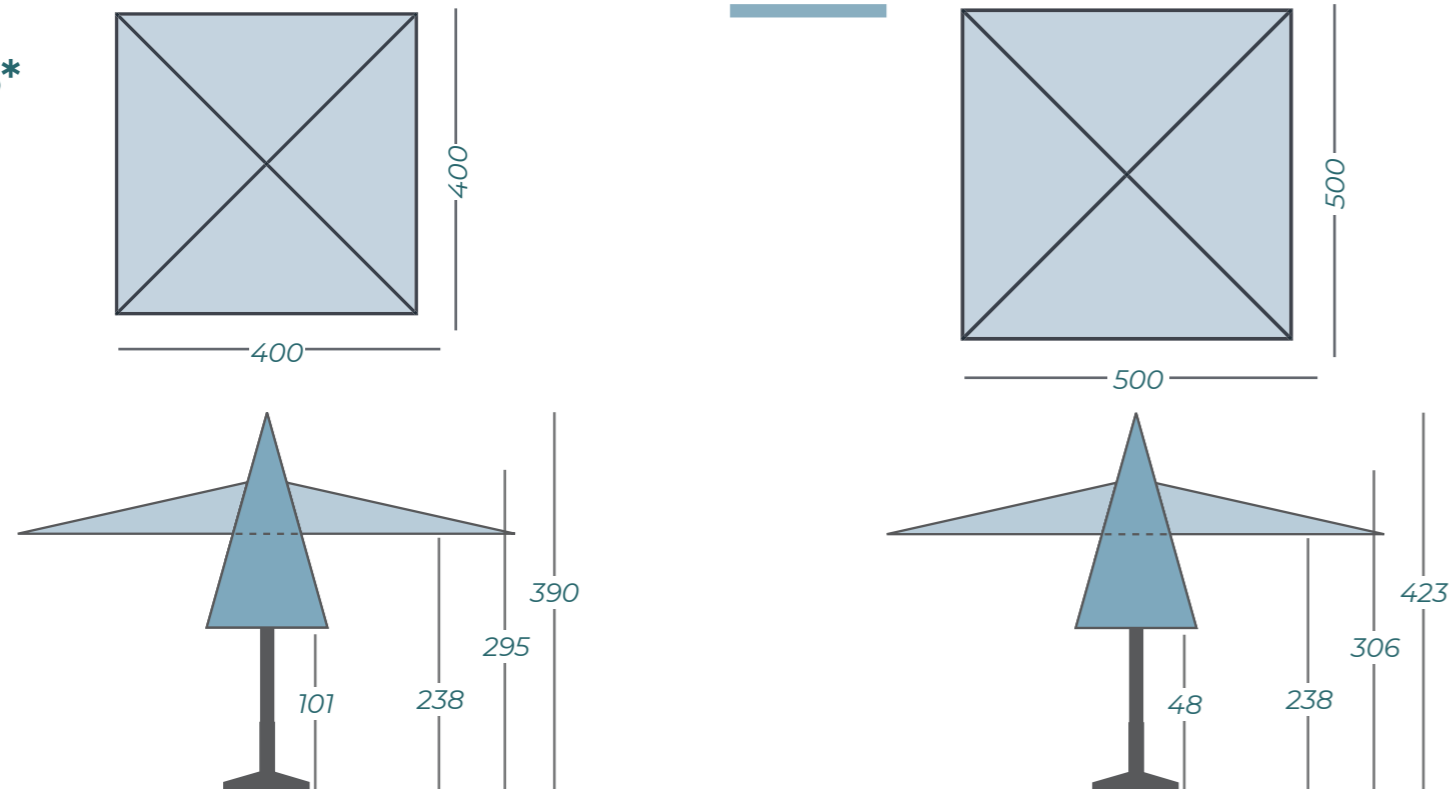

DIMENSIONS*