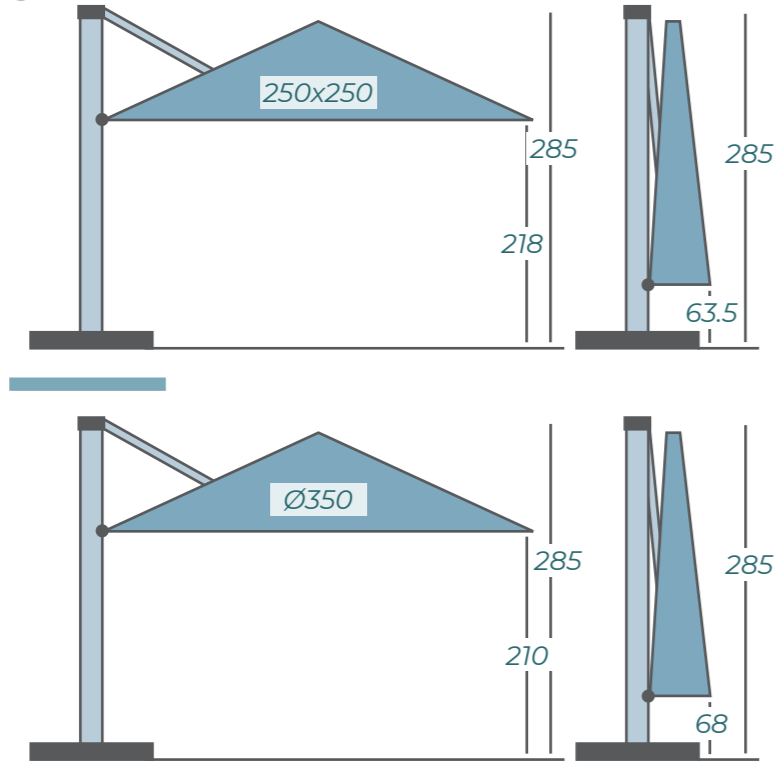

SOLERO® P7 PRO

The Solero Prostor P7 wall parasol is available in four sizes: two square editions of **250cm and 300cm** and a round version with a size of **350cm or 420cm diameter**. No matter which size you choose, the P7 wall parasol is always easily handled.

With the integrated gas spring supporting you, you'll open and collapse the parasol in a flash. Despite of its size, the Solero Prostor P7 is very easy to move left or right. As the weight of this space saving parasol is smartly shared between the top and bottom rotating brackets, you'll instantly move the shadow to where you want it to be. The canvas is 100% acrylic and is painted in mass, it weighs 290 grams per square meter and has a colorfastness of 7-8 on a scale of 8. Acrylic is water resistant and filters out 95-100% of UV radiation, expressed as UPF 50+. The canvas is washable and if necessary easy to replace.

CHOOSE FROM 5 FRAME COLOURS

The framework for this parasol is RAL 9007 by default, this is a gray structured lacquer. It's possible to get a black or white frame in case you need it, but this will have an additional cost and a longer lead time. You'll have the choice between RAL9007 (gray), RAL 9016 (white matte) or RAL 9005 (black, matte), Alucopper and Alupolished. The Prostor P7 can be mounted to the wall with 2 adjustable brackets. The P7 wall parasol has an optimal turn when mounted on a corner. The locking axis helps lock the parasol down so it doesn't turn in the wind.

DIMENSIONS

CHOOSE FROM 12 CLOTH COLOURS

POSSIBLE SETUPS

250x250 or 300x300 per Cloth

Ø350 or Ø420 per Cloth

CHOOSE FROM 5 FRAME COLOURS

3 WEEKS

Specifications