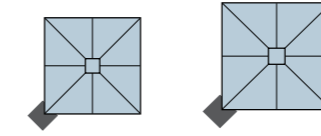

DIMENSIONS

CHOOSE FROM 12 CLOTH COLOURS

POSSIBLE SETUPS

250x250 or 300x300 per Cloth

Ø350 or Ø420 per Cloth

CHOOSE FROM 5 FRAME COLOURS

3 WEEKS

Specifications

Free protectioncover	no
Cantilever sunshade	yes
Closes towards the pole	yes
Light included	optional
Fade-resistant cloth	yes 7-8/-
Pressured gas spring	yes
Tiltable	no
With rotating device	yes
Waterproof cloth	yes
Operating system	One-move
Weight cloth per m ²	290 grams
Number of ribs	8
Possibility of logo printing	yes
Closes over the table	yes
Connectable with gutters	yes
Electrically operated	no