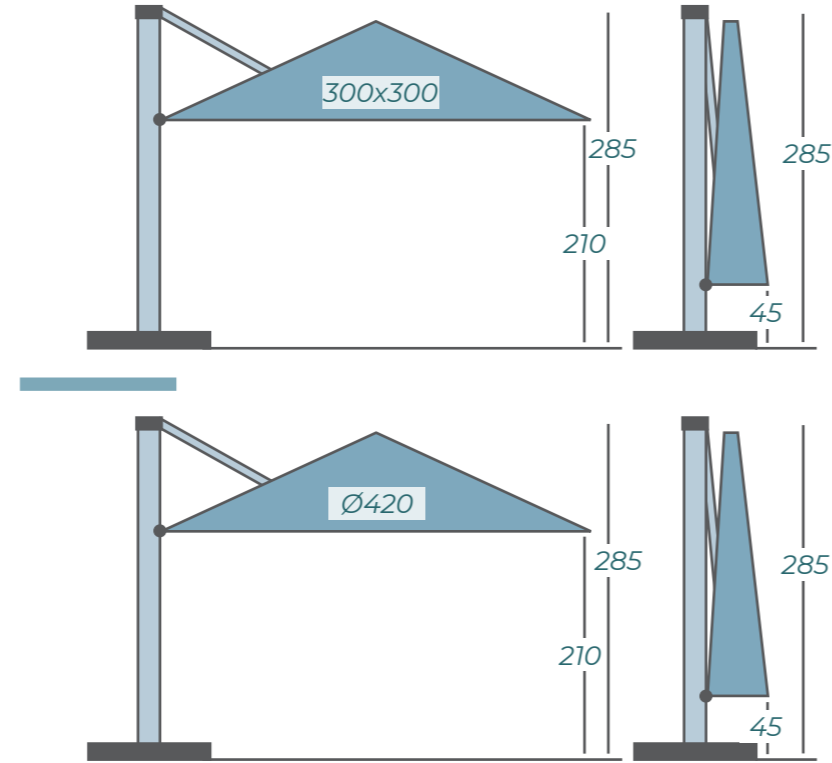

SOLERO® P7 PRO

The Solero Prostor P7 wall parasol is available in four sizes: two square editions of **250cm and 300cm** and a round version with a size of **350cm or 420cm diameter**. No matter which size you choose, the P7 wall parasol is always easily handled.

With the integrated gas spring supporting you, you'll open and collapse the parasol in a flash. Despite of its size, the Solero Prostor P7 is very easy to move left or right. As the weight of this space saving parasol is smartly shared between the top and bottom rotating brackets, you'll instantly move the shadow to where you want it to be. The canvas is 100% acrylic and is painted in mass, it weighs 290 grams per square meter and has a colorfastness of 7-8 on a scale of 8. Acrylic is water resistant and filters out 95-100% of UV radiation, expressed as UPF 50+. The canvas is washable and if necessary easy to replace.

DIMENSIONS

CHOOSE FROM 12 CLOTH COLOURS

POSSIBLE SETUPS

250x250 or 300x300 per Cloth

Ø350 or Ø420 per Cloth

CHOOSE FROM 5 FRAME COLOURS

3 WEEKS

Specifications