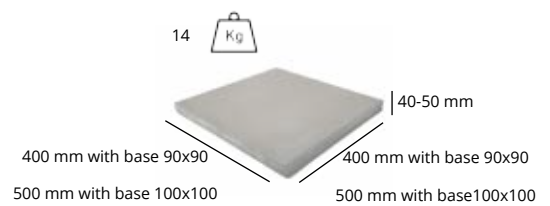

Ground anchor

Alu cover

Heating

Raingutters

Protection cover

LED

Base is suitable for 8 tiles from 45 to 50 cm.

Specificaties	
Free protection cover	x
Cantilever parasol	√
Closes towards the pole	√
Lights included	x
Fade-resistant cloth	√ 7-8/8
Pressued gas spring	√
Tiltable	x
With rotating device	x
Waterproof cloth	√
Operating system	One-move system
Weight cloth per m2	290 gram
Number of ribs	8
Possibility of printing	√
Closes over the table	√
Connectable with gutters	√
Electrically operated	Only Quattro 250x250