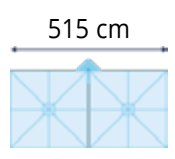

Uno
32/35 kg

Duo
48/54 kg

Trio
64/73 kg

Quattro
80/92 kg

Uno rnd
35 kg

Duo rnd
64/73 kg