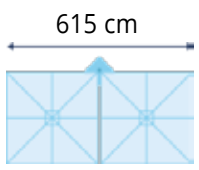

Uno
32/35 kg

Duo
48/54 kg

Trio
64/73 kg

Quattro
80/92 kg

Uno rnd
35 kg

Duo rnd
64/73 kg